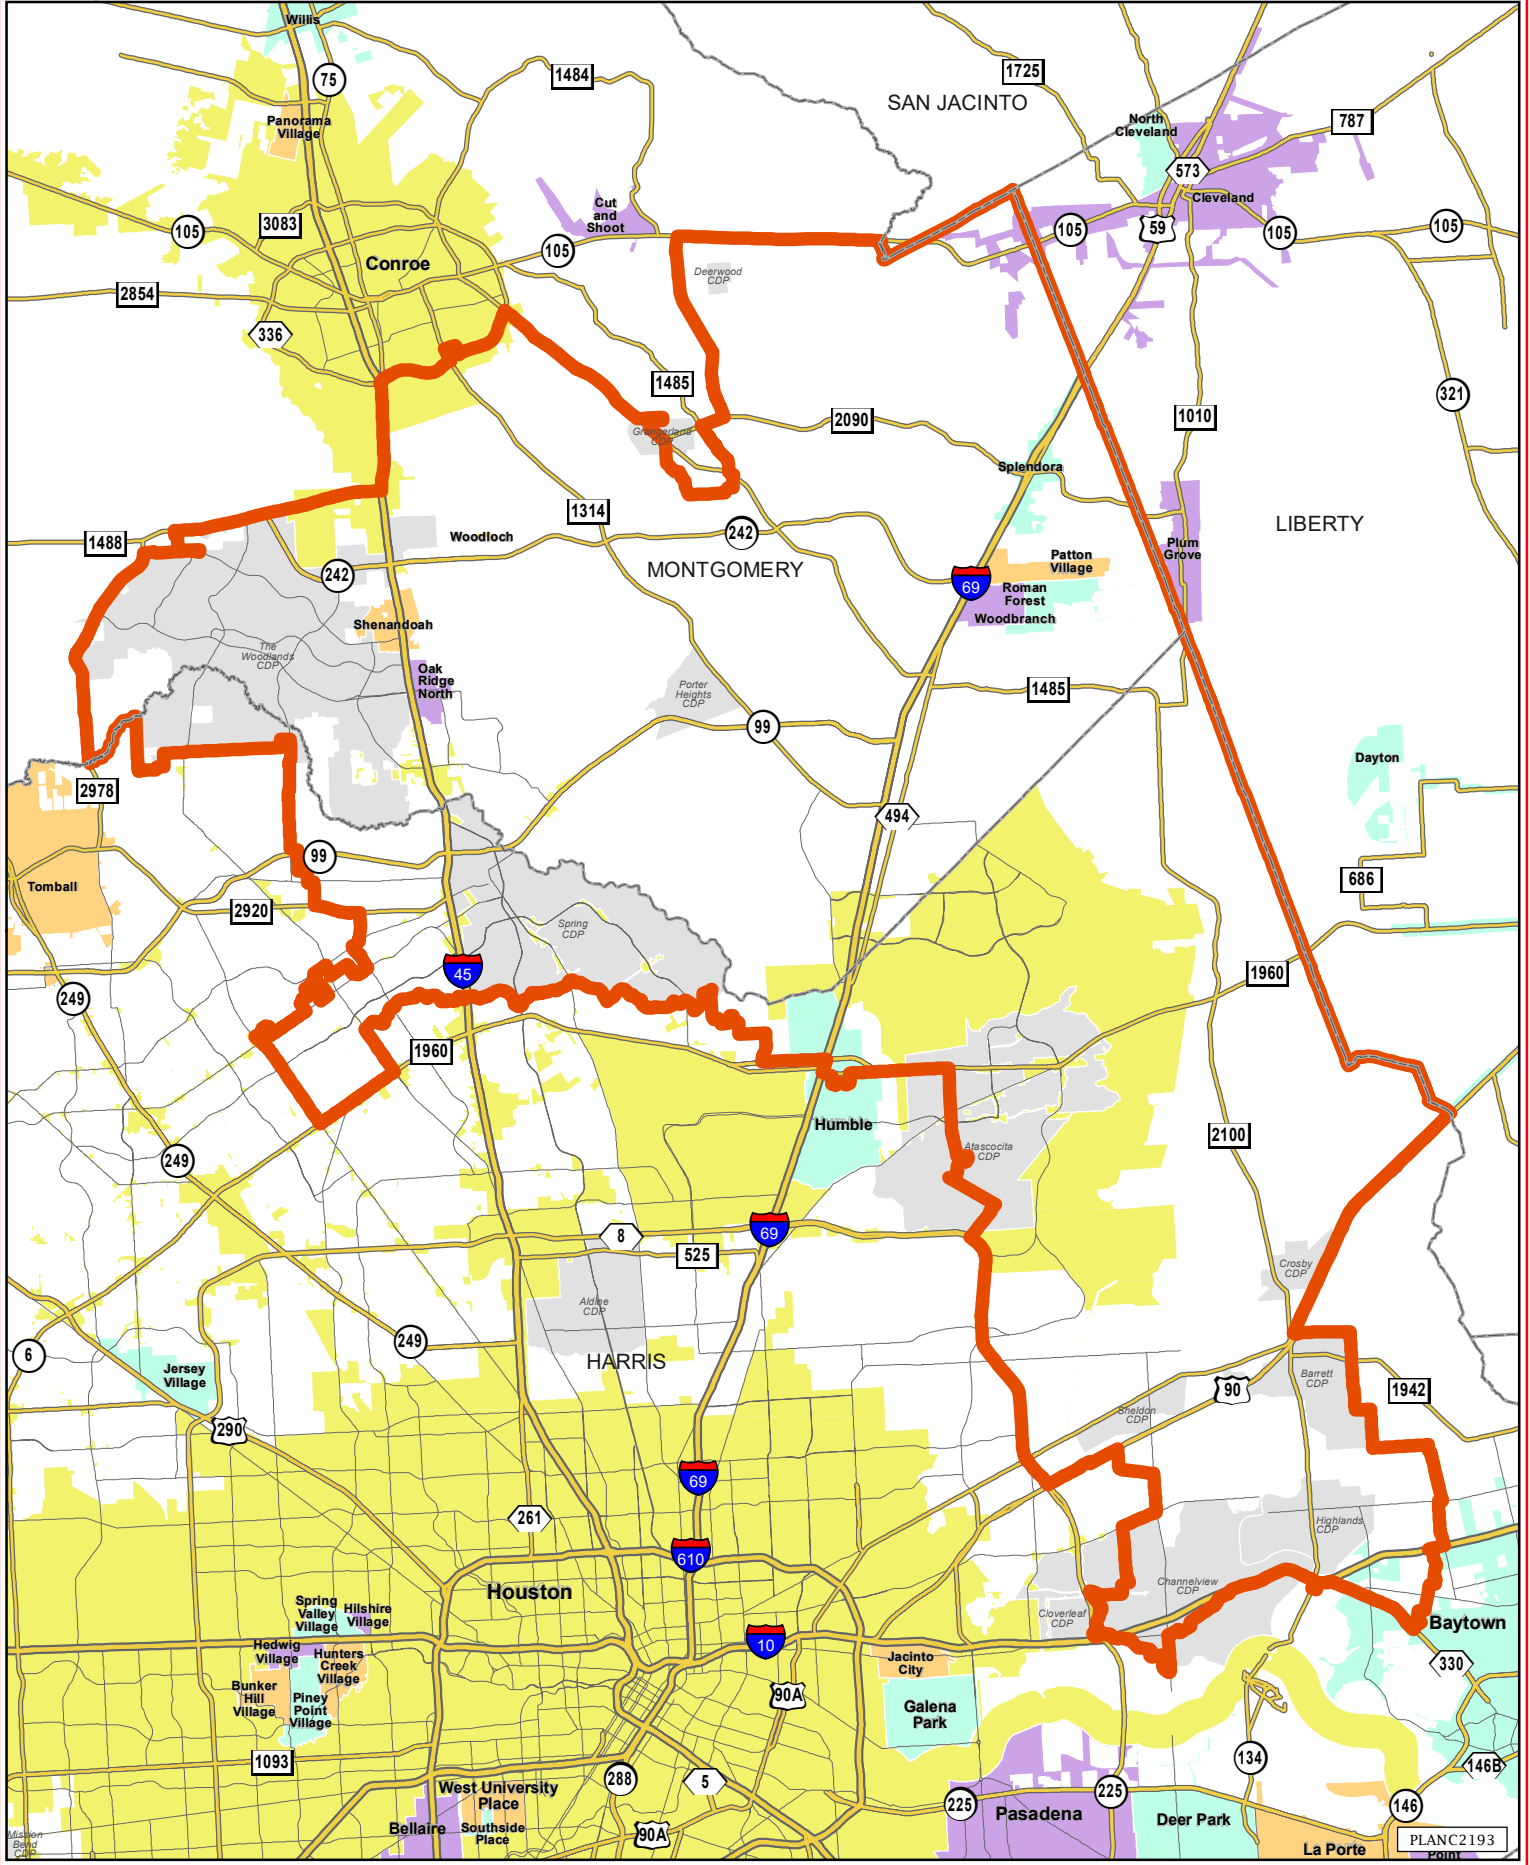

U.S. Congress

# CONGRESSIONAL DISTRICT 2

Mission Bend CDP

PLANC2193  
POINT